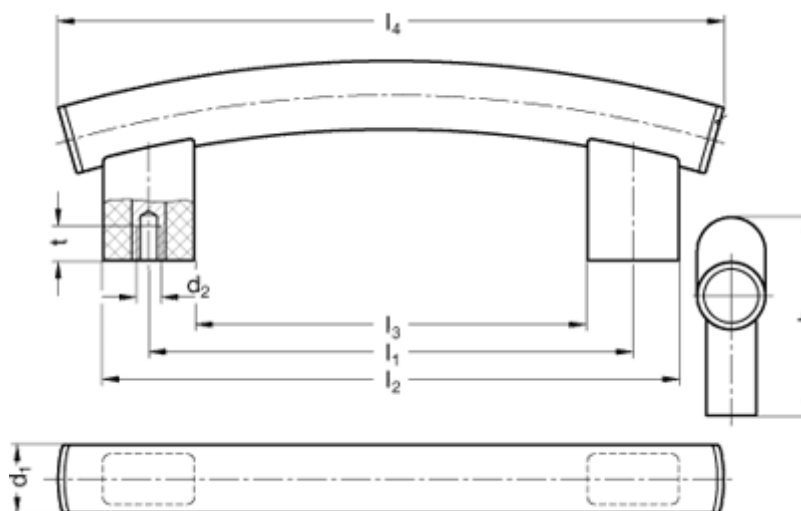

Article number: 201250600

Description: E+G Arch-shaped handle
GN 666.4-30-M6-600-NG

Measures

$b = 22$	$t = 15$
$d1 = 30$	
$d2 = M 6$	
$h = 98$	
$l1 = 600$	
$l2 = 640$	
$l3 = 560$	
$l4 = 680$	